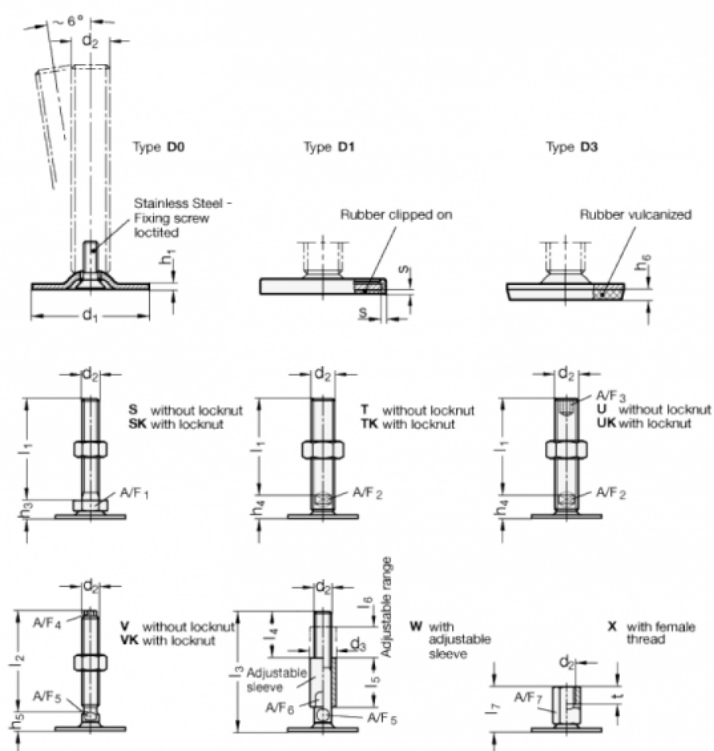

Article number: 204180M10100D1SK
 Description: E+G levelling foot
 GN 41-80-M10-100-D1-SK
 Note: SK With nut, External hexagon at the bottom

Measures

A/F1 = 17
 d1 = 80
 d2 = M10
 h1 = 3
 h3 = 11
 h6 =
 l1 = 100
 s = 2